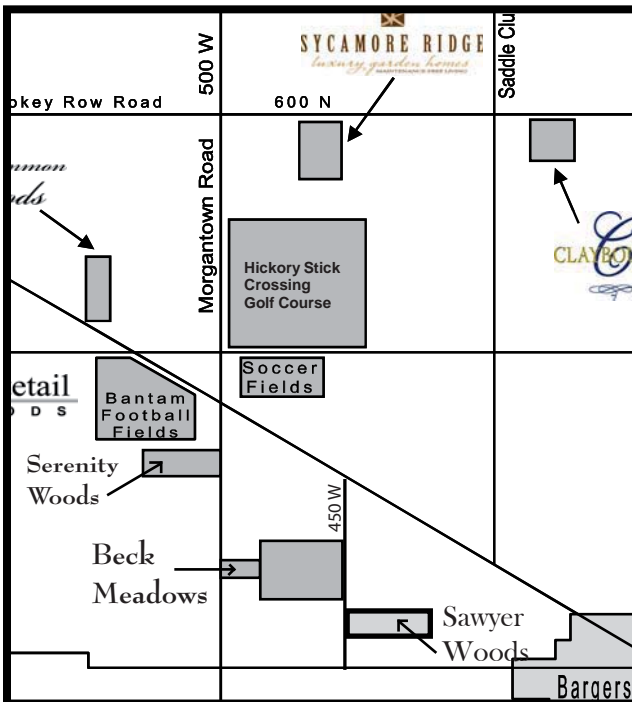

SAWYER WOODS

- **Center Grove Schools**
- **Wooded Homesites**

Lot Pricing
May 15, 2009

Lot 1	\$99,250
Lot 2	\$119,750
Lot 3	\$127,500

COUNTRY RD. 450 WEST

- **Lot sizes approximate (+/-)**
- **Subject to final plat approvals**
- **Prices Subject to change**