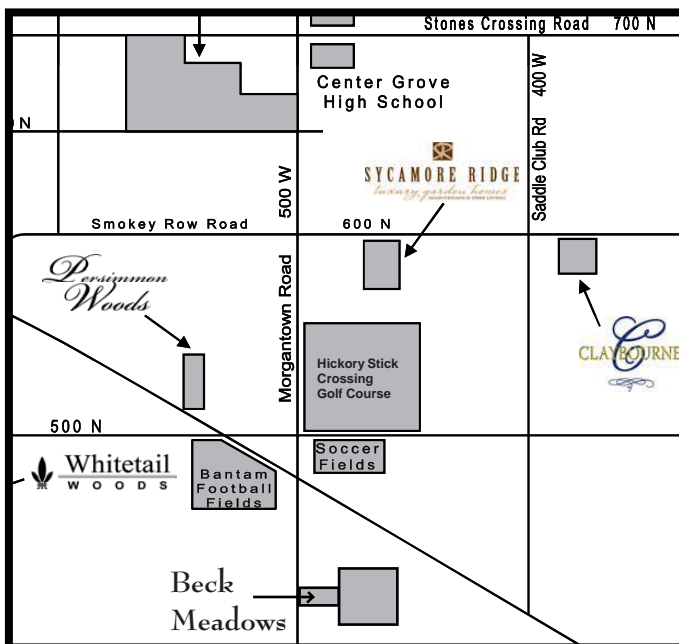

DUKE
Homes
MANY PROMISE. WE DELIVER.

For additional information, please contact:

Tanya Smythe
412-0968 (c)

tanyasmythe@dukehomes.com
www.dukehomes.com

2020 S. State Road 135, Suite 300 • Greenwood, In 46143

317.422.9000 (o) 317.422.9070 (f)