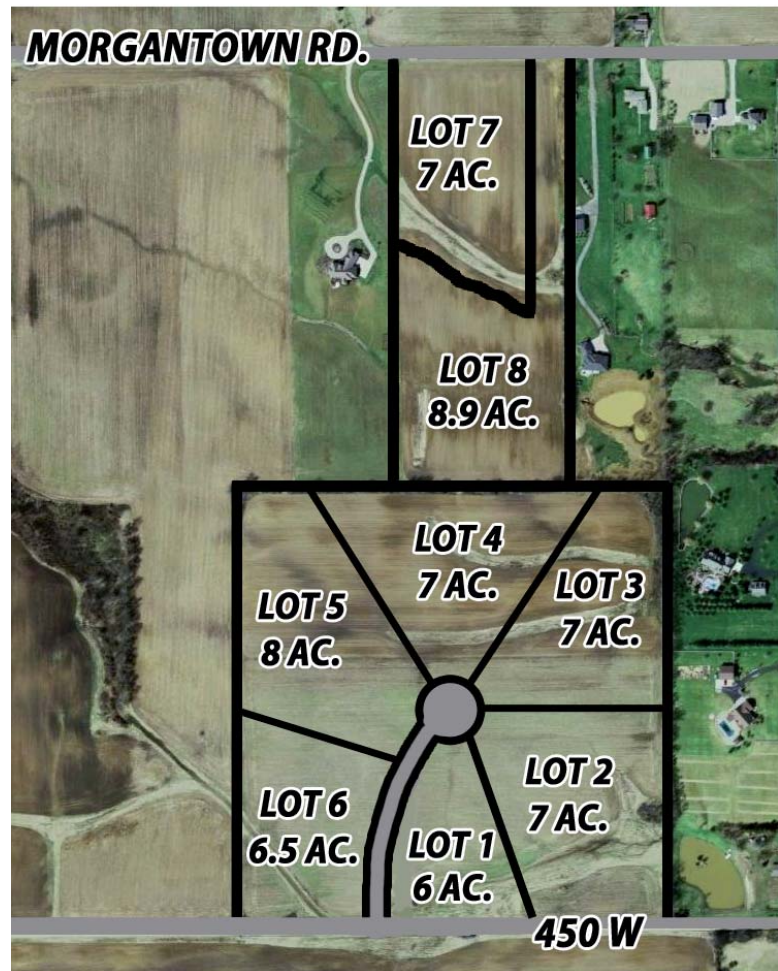

Beck Meadows

- Center Grove Schools
- Rolling Homesites
- Lake Sites
- Walk-outs
- Bargersville Water
- Vectren Gas
- Johnson County REMC

Lot Prices

May 15, 2009

Lot 1	\$119,750	Lot 5	\$149,750
Lot 2	\$149,250	Lot 6	\$127,500
Lot 3	\$139,500	Lot 7	\$149,750
Lot 4	\$143,250	Lot 8	\$169,500

- Lot sizes approximate (+/-)
- Subject to final plat approvals
- Prices Subject to change

DUKE
Homes
MANY PROMISE. WE DELIVER.

For additional information, please contact:

Tanya Smythe
412-0968 (c)

tanyasmythe@dukehomes.com
www.dukehomes.com